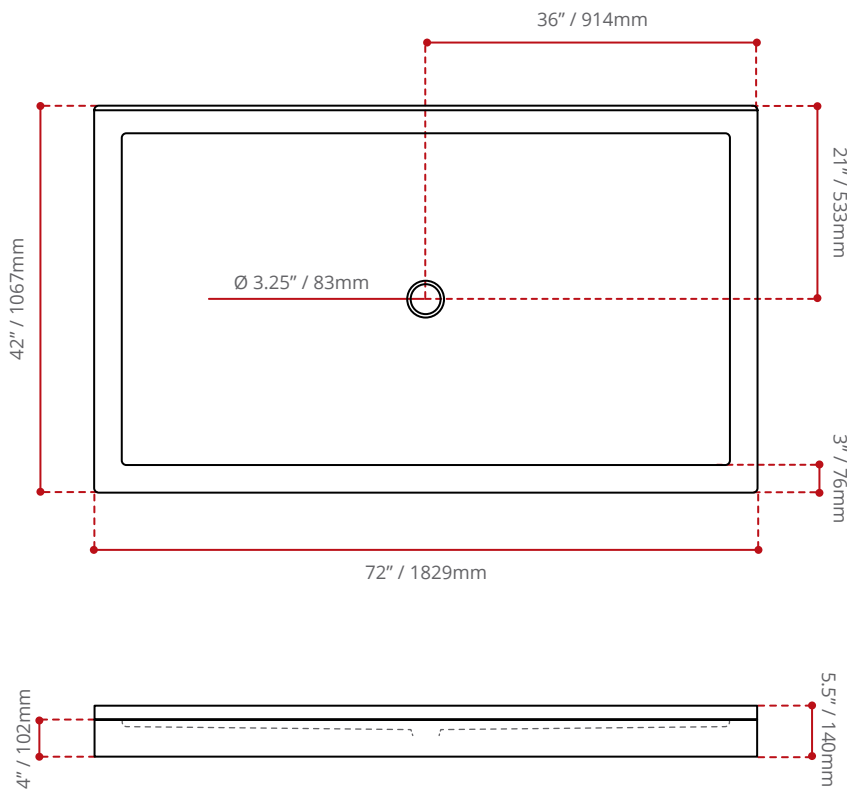

DESCRIPTION:

- Triple threshold.
- Centred Drain.
- High gloss / Crack-resistant acrylic.
- Made in Canada.
- Complies with CSA & IAPMO standards.

AVAILABLE COLOURS:

- White (Default).
- Black.
- Biscuit.

AVAILABLE OPTIONS:

- Texture Bottom.

SHIPPING DIMENSIONS

74 x 44 x 8" / 1880 x 1118 x 203mm

NET WEIGHT

TBA

GROSS WEIGHT

TBA

Measurements may vary ±5mm
- Diagram NOT to scale -