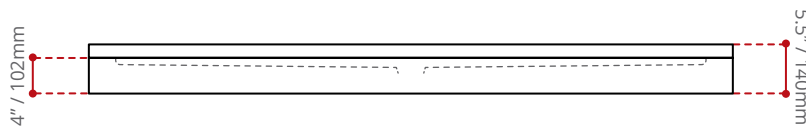

**DESCRIPTION:**

- Triple threshold.
- Centred Drain.
- High gloss / Crack-resistant acrylic.
- Made in Canada.
- Complies with CSA & IAPMO standards.

**AVAILABLE COLOURS:**

- White (Default).
- Black.
- Biscuit.

**AVAILABLE OPTIONS:**

- Texture Bottom.

**SHIPPING DIMENSIONS**

74 x 50 x 8" / 1880 x 1270 x 203mm

**NET WEIGHT**

TBA

**GROSS WEIGHT**

TBA

Measurements may vary  $\pm 5$ mm  
- Diagram NOT to scale -