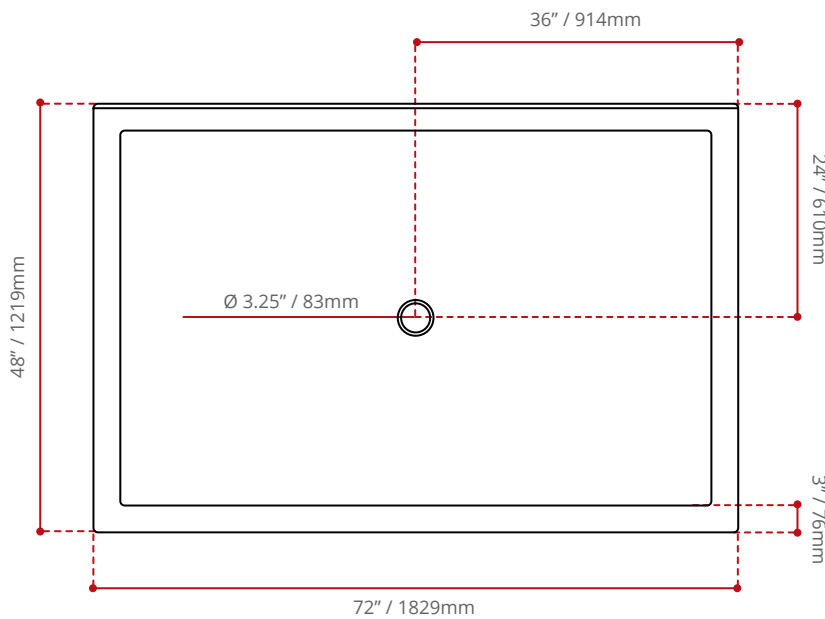

**DESCRIPTION:**

- Triple threshold.
- Centred Drain.
- High gloss / Crack-resistant acrylic.
- Made in Canada.
- Complies with CSA & IAPMO standards.

**AVAILABLE COLOURS:**

- White (Default).
- Black.
- Biscuit.

**AVAILABLE OPTIONS:**

- Texture Bottom.

**SHIPPING DIMENSIONS**

74 x 50 x 8" / 1880 x 1270 x 203mm

**NET WEIGHT**

TBA

**GROSS WEIGHT**

TBA

Measurements may vary  $\pm 5$ mm  
- Diagram NOT to scale -