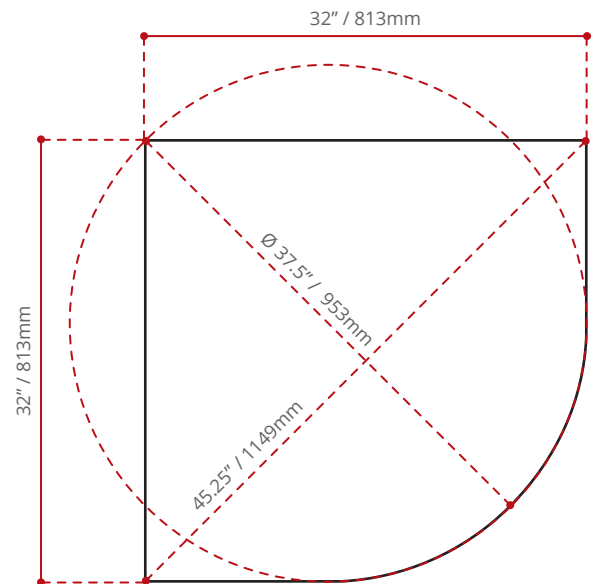

### DESCRIPTION:

- Polished Chrome finish.
- Sliding door in clear, tempered glass.
- 8mm thickness glass with fixed panel.
- Overall Door height: 78.75"
- Compatible with 32" NeoRound shower base.
- Complies with CSA & IAPMO standards.

### SHIPPING DIMENSIONS

78 x 20 x 7.25" / 1981 x 508 x 184mm

### NET WEIGHT

54 kg / 119 lbs

### GROSS WEIGHT

56 kg / 123 lbs

Measurements may vary  $\pm$  5mm  
- Diagram NOT to scale -

**LC** **US**  
Complies With :  
CSA B2481 (2004)  
CSA B45.5 (2002)  
ANSI Z124.1.2 (2005 )