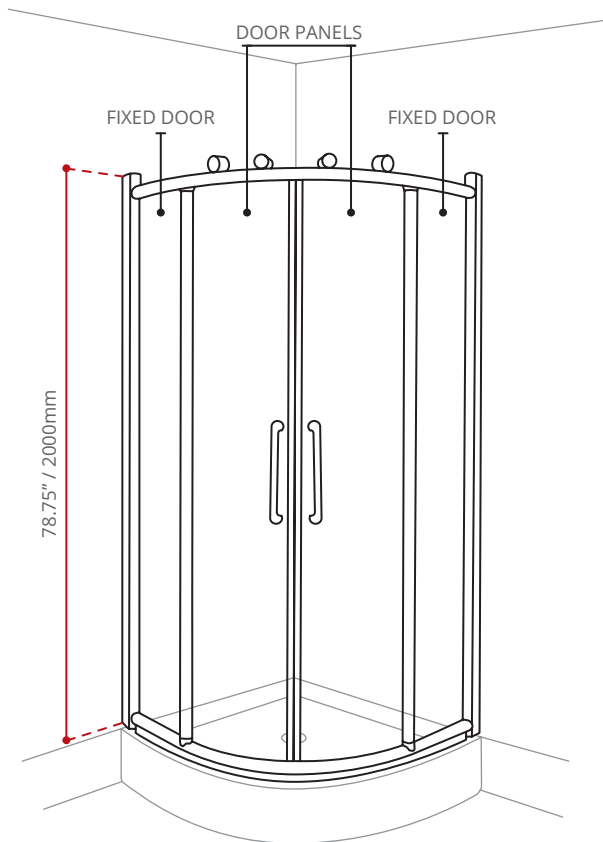

### DESCRIPTION:

- Polished Chrome finish.
- Sliding door in clear, tempered glass.
- 8mm thickness glass with fixed panel.
- Overall Door height: 78.75"
- Compatible with 32" NeoRound shower base.
- Complies with CSA & IAPMO standards.

### SHIPPING DIMENSIONS

78 x 20 x 7.25" / 1981 x 508 x 184mm

### NET WEIGHT

54 kg / 119 lbs

### GROSS WEIGHT

56 kg / 123 lbs

Measurements may vary  $\pm$  5mm  
- Diagram NOT to scale -

**LC** **US**  
Complies With :  
CSA B2481 (2004)  
CSA B45.5 (2002)  
ANSI Z124.1.2 (2005 )