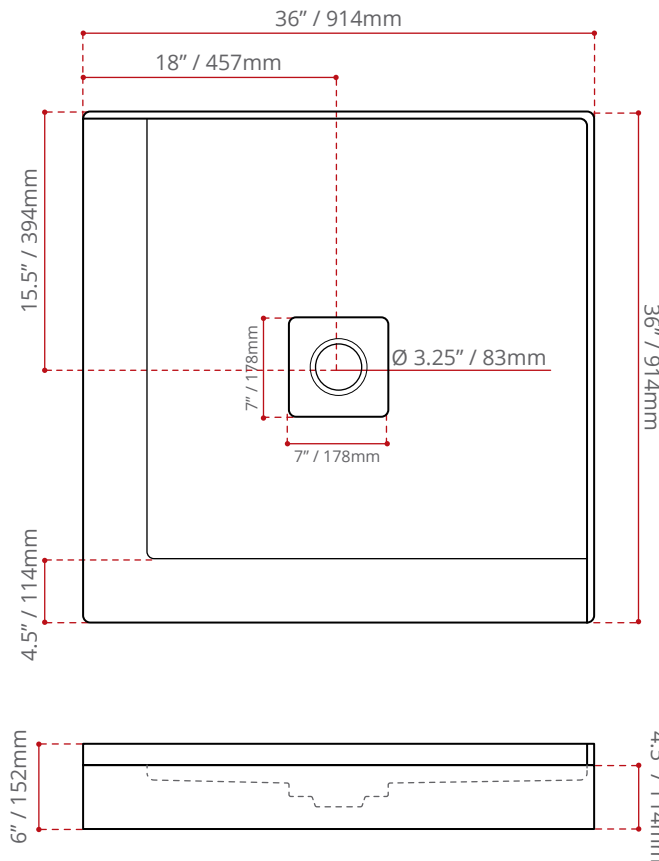

DESCRIPTION:

- Center drain.
- White Square Drain cover Included.
- Double threshold/opening.
- Left or Right-hand threshold / opening.
- Sanded acrylic ready for tiling.
- Made in Canada.
- Complies with CSA & IAPMO standards.

ColourMe **SERIES**

SHIPPING DIMENSIONS

38 x 38 x 8" / 965 x 965 x 203mm

NET WEIGHT

TBA

GROSS WEIGHT

TBA

Measurements may vary ±5mm
- Diagram NOT to scale -