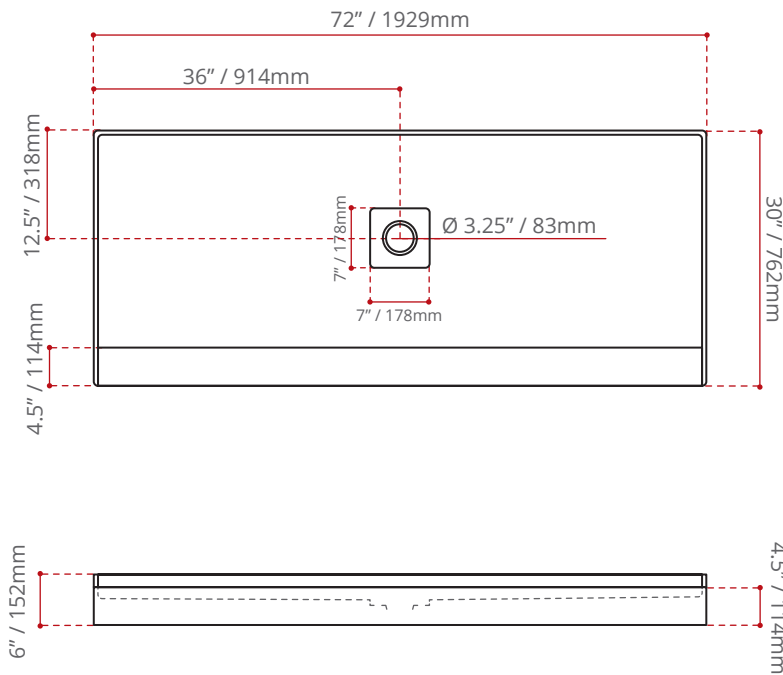

DESCRIPTION:

- Sanded acrylic ready for tiling.
- Center drain location.
- White square drain cover included.
- Made in Canada.
- Complies with CSA & IAPMO standards.

Colour Me **SERIES**

SHIPPING DIMENSIONS

74 x 32 x 8" / 1880 x 813 x 203mm

NET WEIGHT

TBA

GROSS WEIGHT

TBA

Measurements may vary ± 5mm
- Diagram NOT to scale -