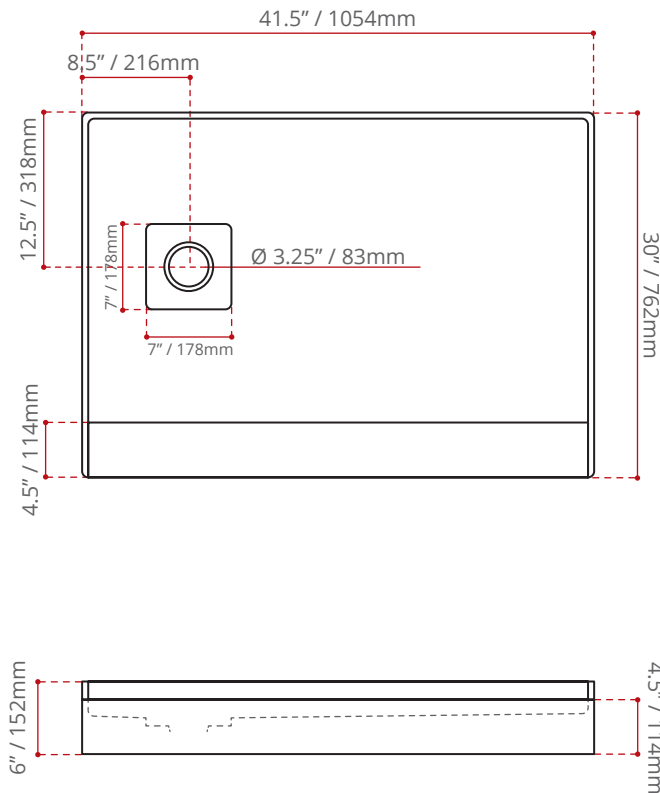

DESCRIPTION:

- Sanded acrylic ready for tiling.
- Left / Right hand drain location.
- White square drain cover included.
- Made in Canada.
- Complies with CSA & IAPMO standards.

ColourMe **SERIES**

SHIPPING DIMENSIONS

44 x 32 x 8" / 1118 x 813 x 203mm

NET WEIGHT

TBA

GROSS WEIGHT

TBA

Measurements may vary ±5mm
- Diagram NOT to scale -