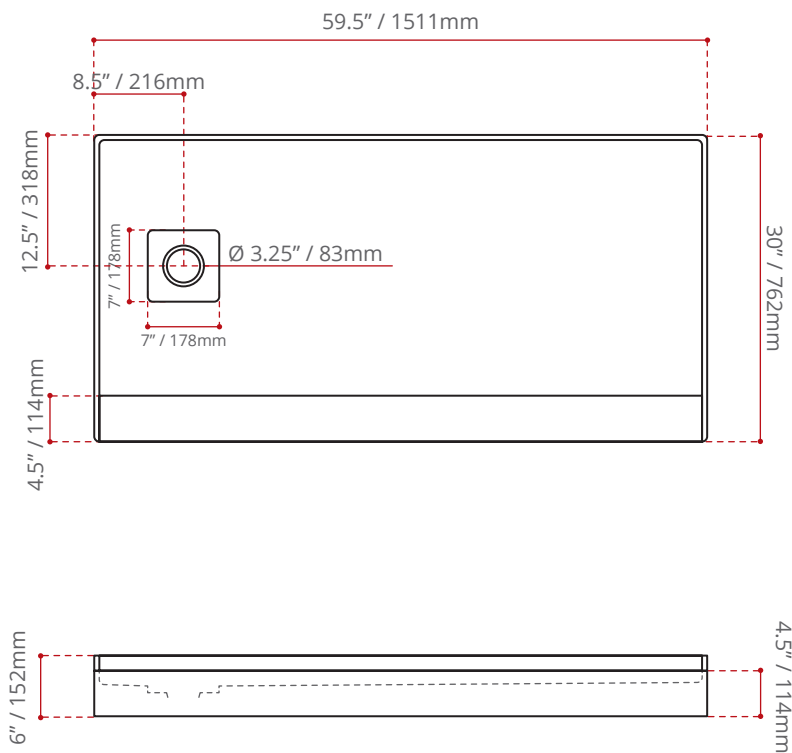

**SHIPPING DIMENSIONS**

62 x 32 x 8" / 1575 x 813 x 203mm

**NET WEIGHT**

TBA

**GROSS WEIGHT**

TBA

Measurements may vary ± 5mm  
- Diagram NOT to scale -