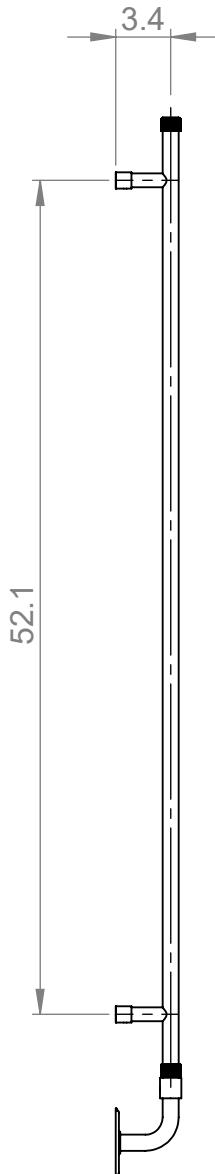

EUC3D 60x20x4"

Height: 60"
Width: 20"
Depth: 4"

Tube ϕ : 1" & 3/4"
Elec. element if specified: 150W
Pipe Centres: 19"
Output @ 50°C Δ T: N/A

All dimensions in inches

Manufactured from ISO/CEN CuZn36As (BS CZ126) brass tube

Vogue UK Ltd. reserve the right to alter specifications without prior notice.
ALL MEASUREMENTS ARE NOMINAL DIMENSIONS ONLY, AND ARE NOT BINDING.

SCALE 1:12

VOGUE UK
TOWEL WARMERS & RADIATORS

175 Memorial Drive Unit C
Shrewsbury MA 01545 USA
Tel: 508 887 8771 Fax: 508 887 8774
e-mail: info@vogueuk.com www.vogueuk.com