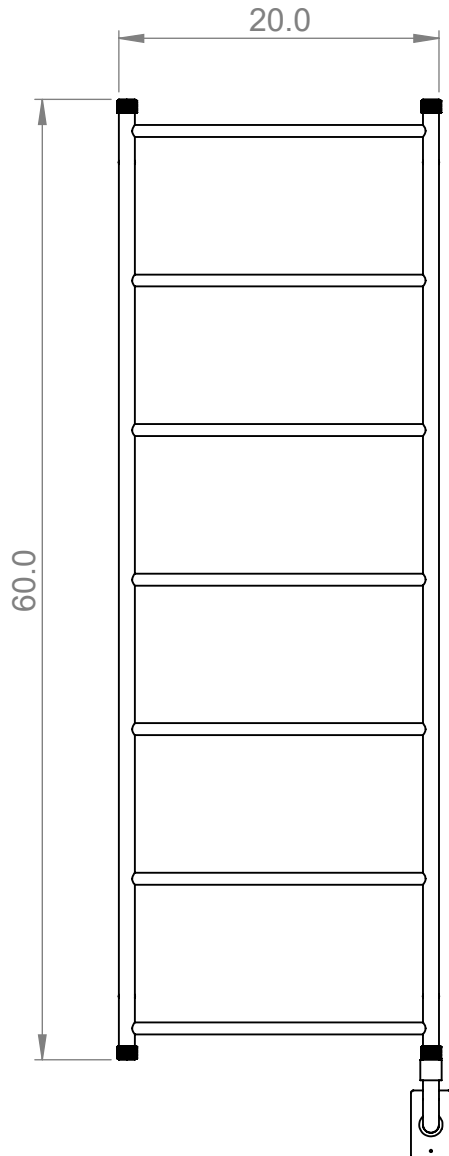

EUC3D 60x20x4"

Height: 60"
Width: 20"
Depth: 4"

Tube ϕ : 1" & 3/4"
Elec. element if specified: 150W
Pipe Centres: 19"
Output @ 50°C Δ T: N/A

All dimensions in inches

Manufactured from ISO/CEN CuZn36As (BS CZ126) brass tube