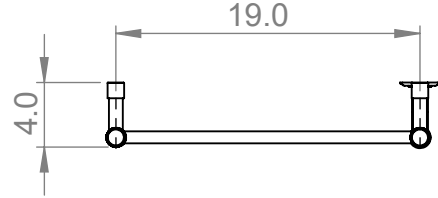

EUC3D 60x20x4"

Height: 60"
Width: 20"
Depth: 4"

Tube ϕ : 1" & 3/4"
Elec. element if specified: 150W
Pipe Centres: 19"
Output @ 50°C Δ T: N/A

All dimensions in inches

Manufactured from ISO/CEN CuZn36As (BS CZ126) brass tube