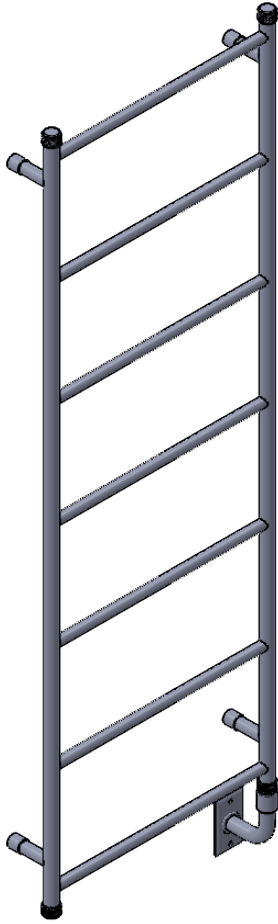

EUC3D 60x20x4"

Height: 60"
Width: 20"
Depth: 4"

Tube ϕ : 1" & 3/4"
Elec. element if specified: 150W
Pipe Centres: 19"
Output @ 50°C Δ T: N/A

All dimensions in inches

Manufactured from ISO/CEN CuZn36As (BS CZ126) brass tube