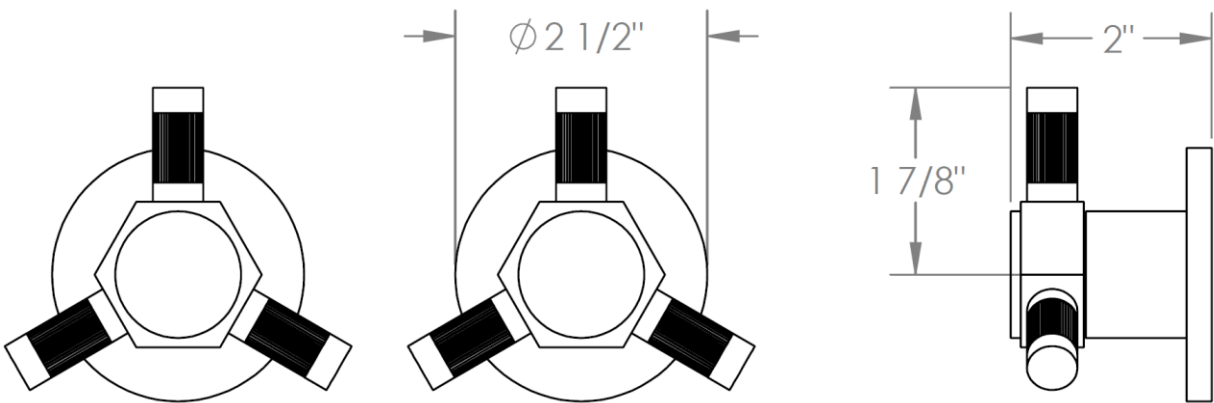

111-WTR2-SP5

Wall Mounted 2-Valve Shower Trim
Includes Alignment Kit
Requires SS-506 concealed rough

WATERMARK DESIGNS 12/28/2018

350 Dewitt Ave Brooklyn NY 11207 USA T 718 257 2800 F 718 257 2144 info@watermark-designs.com