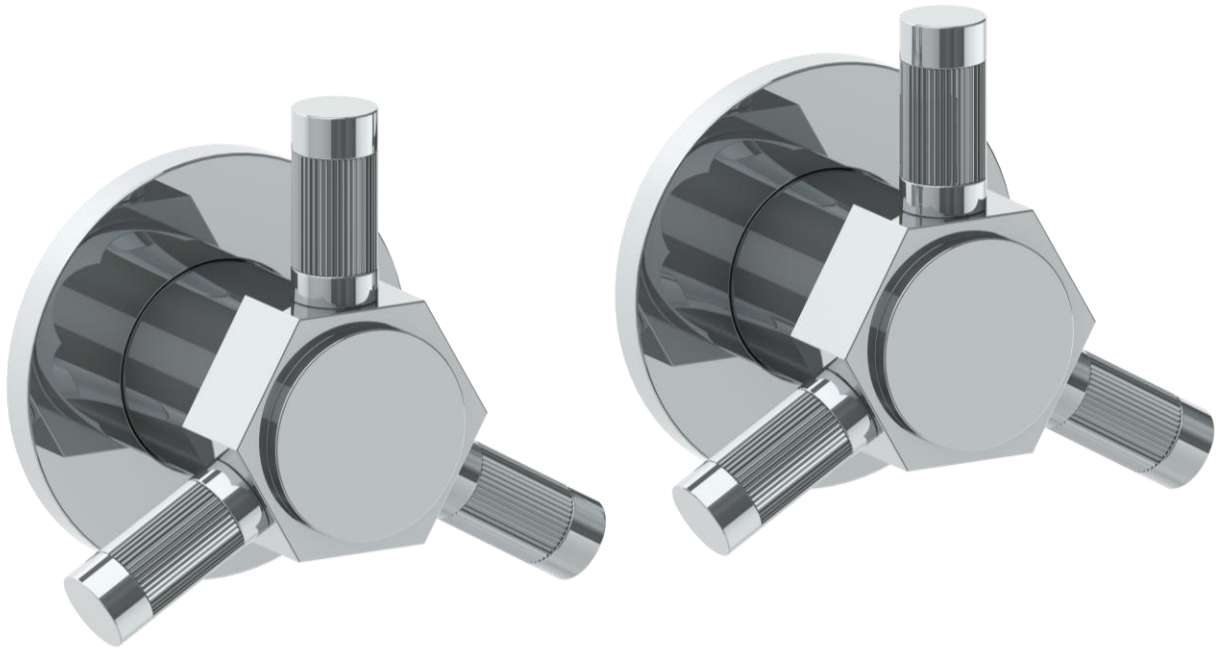

111-WTR2-SP5

Wall Mounted 2-Valve Shower Trim
Includes Alignment Kit
Requires SS-506 concealed rough

WATERMARK DESIGNS 12/28/2018

350 Dewitt Ave Brooklyn NY 11207 USA T 718 257 2800 F 718 257 2144 info@watermark-designs.com