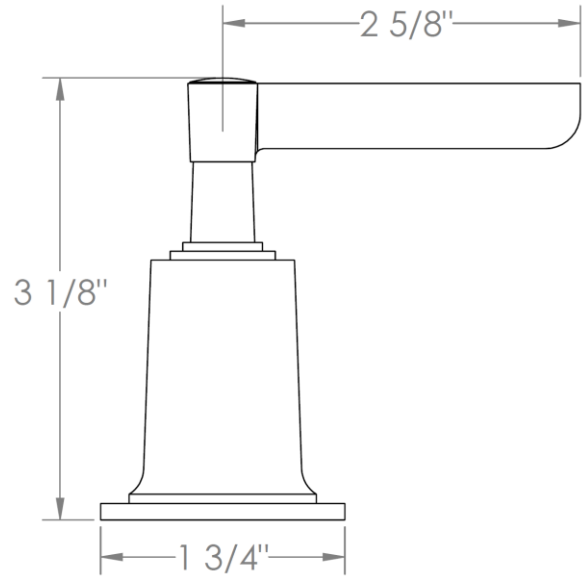

**115-DTD-**

Trim For Deck Mounted Valve, No Engraving  
Requires SS-DD4 concealed rough

HANDLE TRIM OPTIONS

MZ4 - STANDARD

MZ5 - WHITNEY