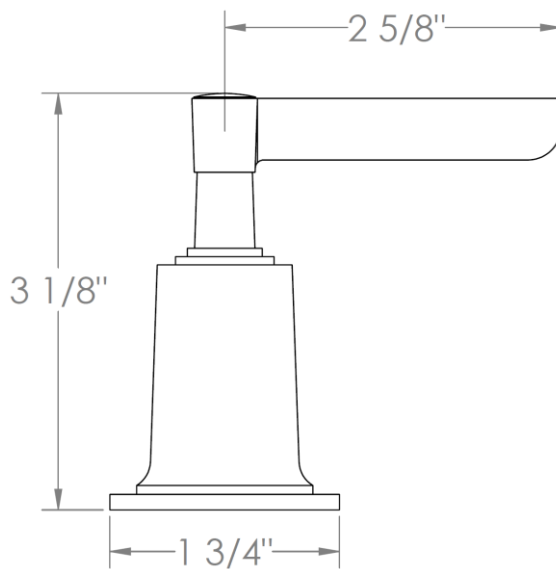

**115-DTD-**

Trim For Deck Mounted Valve, No Engraving  
Requires SS-DD4 concealed rough

HANDLE TRIM OPTIONS

MZ4 - STANDARD

MZ5 - WHITNEY