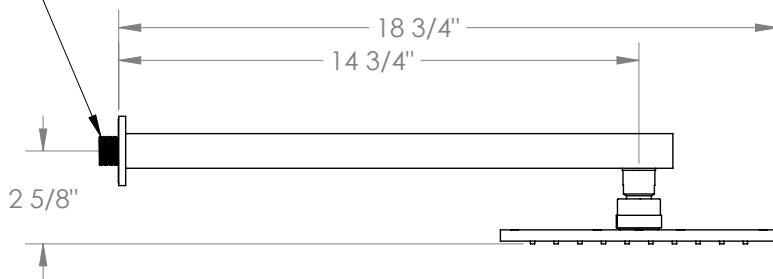

WATERMARK

BROOKLYN, NEW YORK

Chelsea 125-HAF.1

Wall Mounted Showerhead

- Flow Rate: 1.75 GPM at 80 psi
- Self-Cleaning Silicone Jets
- Includes: SS-SQ703AF and SH-SQ050.
- Professional Installation Required.

Available in all finishes shown on the [Watermark Designs website](#)

1/2"-14 NPT MALE

Meets the applicable requirements of ASME A112.18.1-2005/CSA B125.1-05, entitled "Plumbing Supply Fittings".

Watermark Designs reserves the right to make revisions without notice to product specifications. All product dimensions are nominal.