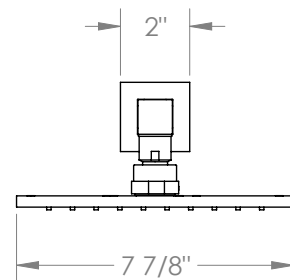

WATERMARK

BROOKLYN, NEW YORK

Chelsea 125-HAF.1

Wall Mounted Showerhead

- Flow Rate: 1.75 GPM at 80 psi
- Self-Cleaning Silicone Jets
- Includes: SS-SQ703AF and SH-SQ050.
- Professional Installation Required.

Available in all finishes shown on the [Watermark Designs website](#)

1/2"-14 NPT MALE

Meets the applicable requirements of ASME A112.18.1-2005/CSA B125.1-05, entitled "Plumbing Supply Fittings".

Watermark Designs reserves the right to make revisions without notice to product specifications. All product dimensions are nominal.