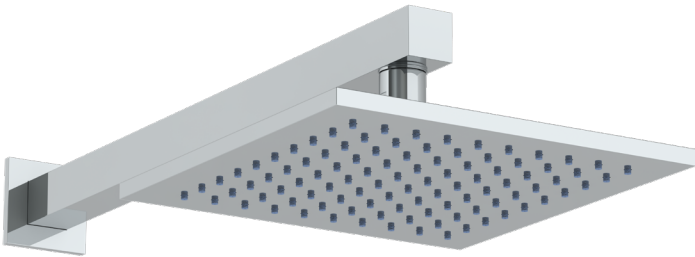

WATERMARK

BROOKLYN, NEW YORK

Chelsea 125-HAF.1

Wall Mounted Showerhead

- Flow Rate: 1.75 GPM at 80 psi
- Self-Cleaning Silicone Jets
- Includes: SS-SQ703AF and SH-SQ050.
- Professional Installation Required.

Available in all finishes shown on the [Watermark Designs website](#)

1/2"-14 NPT MALE

Meets the applicable requirements of ASME A112.18.1-2005/CSA B125.1-05, entitled "Plumbing Supply Fittings".

Watermark Designs reserves the right to make revisions without notice to product specifications. All product dimensions are nominal.