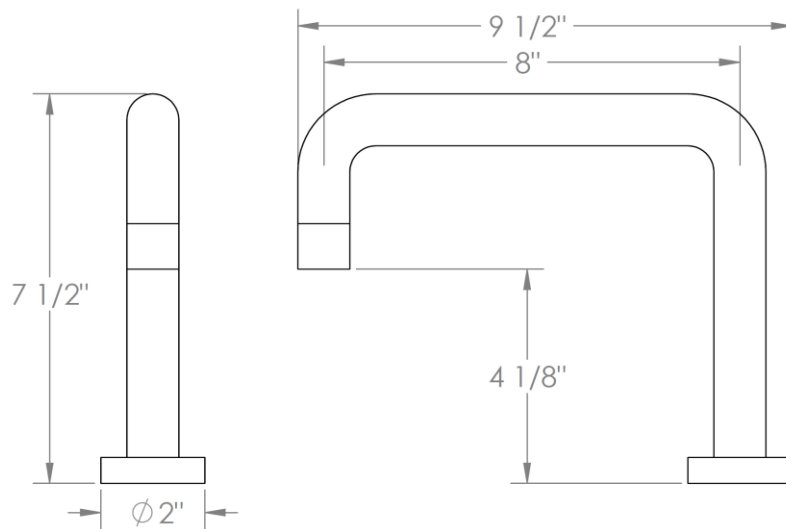

**22-DS**

**Deck Mounted Square Bath Spout**

Meets the applicable requirements of ASME A112.18.1-2005/CSA B125.1-05, entitled "Plumbing Supply Fittings"

**WATERMARK DESIGNS 1/11/2019**

350 Dewitt Ave Brooklyn NY 11207 USA T 718 257 2800 F 718 257 2144 info@watermark-designs.com