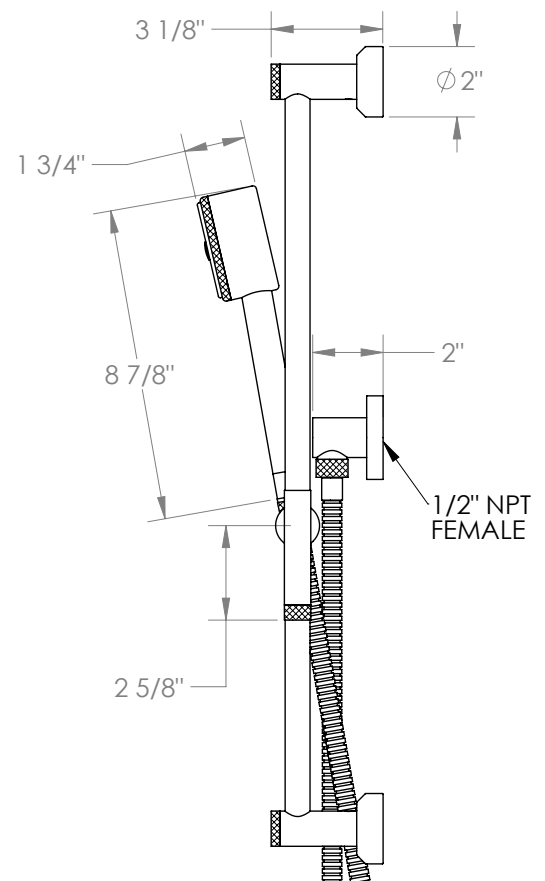

WATERMARK

BROOKLYN, NEW YORK

Urbane 25-HSPB1-IN14

Positioning Bar Shower Kit with Hand Shower

- Handshower Flow Rate: 1.75 GPM
- Slide bar features an adjustable shower holder that can be set along length of bar and can be set at angle up to 45°
- Hose Length: 69"
- Includes two backflow preventers- one in the hand shower and one in the wall elbow

Includes The Following Components:

- Shower Positioning Bar: 25-6524
- Hand Shower: SH-URB30
- Wall Elbow: ELB-TIT2
- Shower Hose: DS-4079

Available in all finishes shown on the [Watermark Designs website](https://www.watermark-designs.com)

Meets the applicable requirements of ASME A112.18.1-2005/CSA B125.1-05, entitled "Plumbing Supply Fittings".

Watermark Designs reserves the right to make revisions without notice to produce specifications. All product dimensions are nominal.