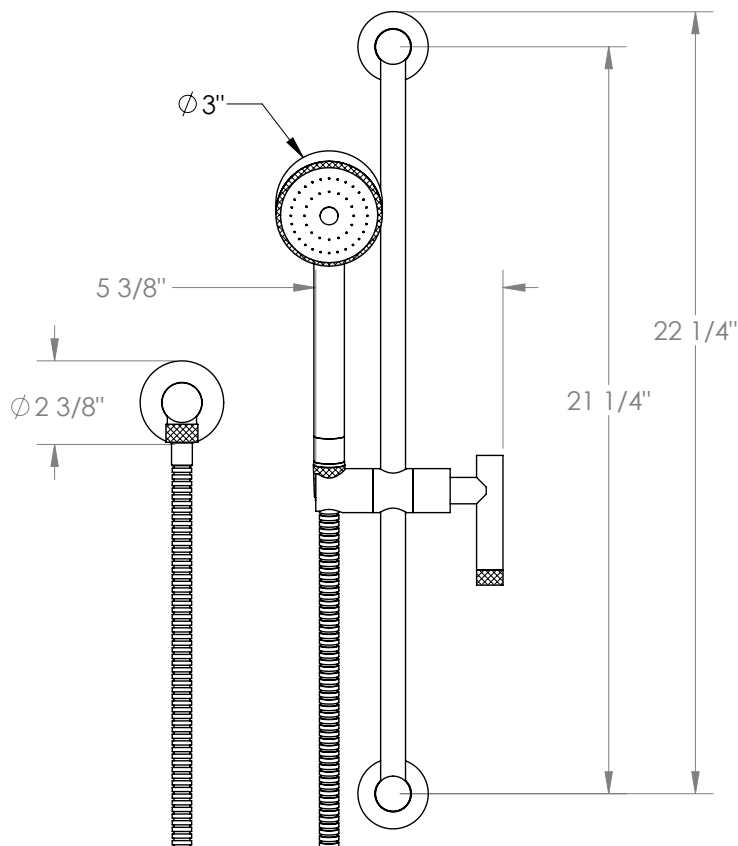

WATERMARK

BROOKLYN, NEW YORK

Urbane 25-HSPB1-IN14

Positioning Bar Shower Kit with Hand Shower

- Handshower Flow Rate: 1.75 GPM
- Slide bar features an adjustable shower holder that can be set along length of bar and can be set at angle up to 45°
- Hose Length: 69"
- Includes two backflow preventers- one in the hand shower and one in the wall elbow

Includes The Following Components:

- Shower Positioning Bar: 25-6524
- Hand Shower: SH-URB30
- Wall Elbow: ELB-TIT2
- Shower Hose: DS-4079

Available in all finishes shown on the [Watermark Designs website](https://www.watermark-designs.com)

Meets the applicable requirements of ASME A112.18.1-2005/CSA B125.1-05, entitled "Plumbing Supply Fittings".

Watermark Designs reserves the right to make revisions without notice to produce specifications. All product dimensions are nominal.