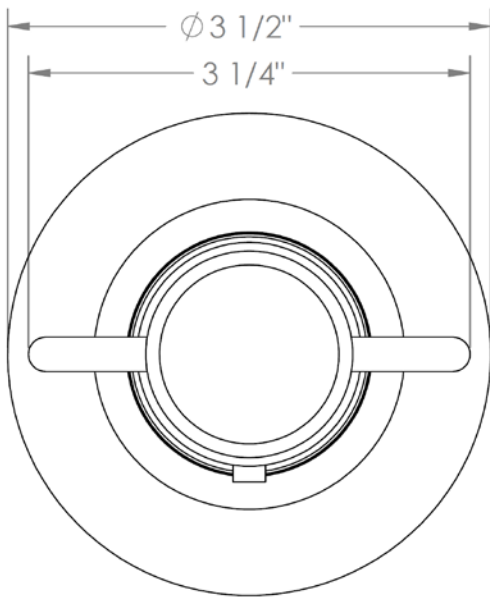

25-T15-IN16

Trim Kit for Miniature Thermostatic Valve

For use with SS-TH500 miniature thermostatic rough

WATERMARK DESIGNS 4/4/2018