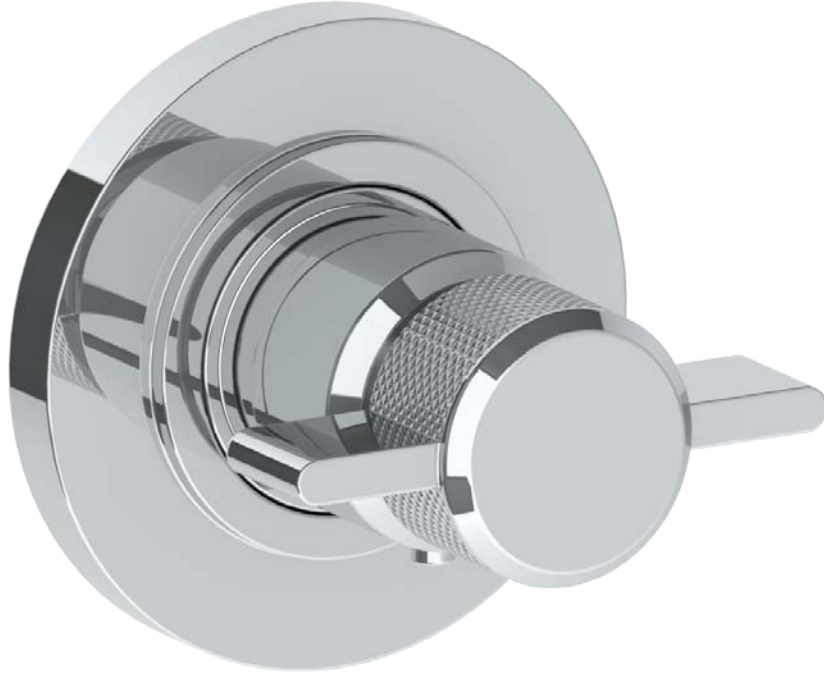

25-T15-IN16

Trim Kit for Miniature Thermostatic Valve

For use with SS-TH500 miniature thermostatic rough

WATERMARK DESIGNS 4/4/2018