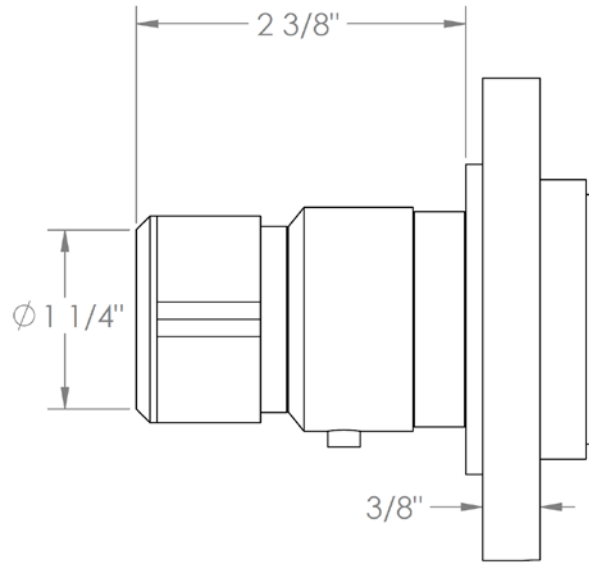

25-T15-IN16

Trim Kit for Miniature Thermostatic Valve

For use with SS-TH500 miniature thermostatic rough

WATERMARK DESIGNS 4/4/2018