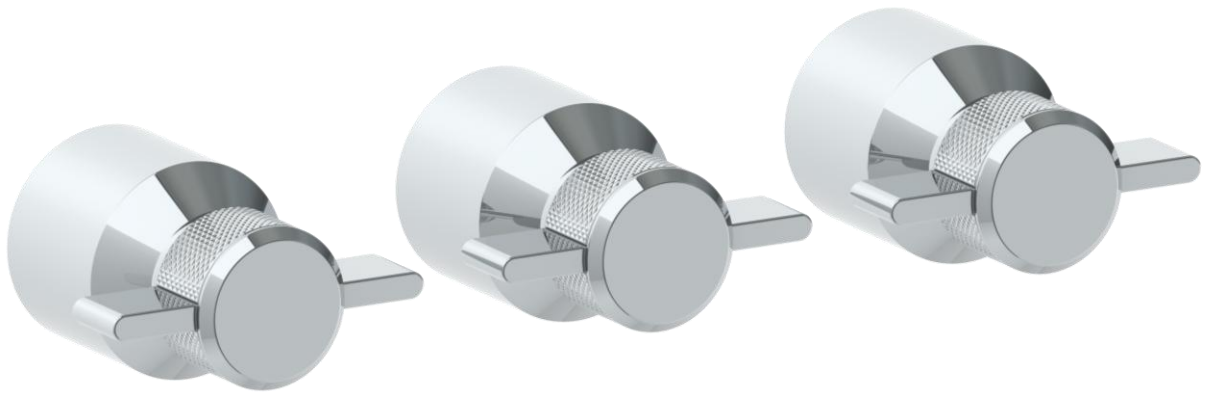

**25-WTR3-IN16**

Wall Mounted 3-Valve Shower Trim  
Includes Alignment Kit  
Requires SS-503 concealed rough

**WATERMARK** DESIGNS 12/13/2018

350 Dewitt Ave Brooklyn NY 11207 USA T 718 257 2800 F 718 257 2144 info@watermark-designs.com