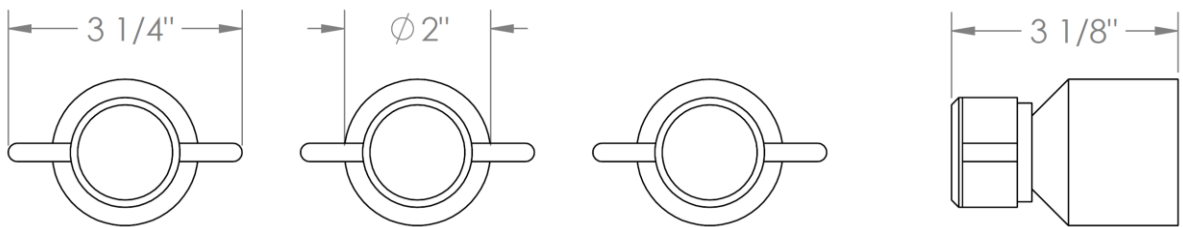

**25-WTR3-IN16**

Wall Mounted 3-Valve Shower Trim  
Includes Alignment Kit  
Requires SS-503 concealed rough

**WATERMARK** DESIGNS 12/13/2018

350 Dewitt Ave Brooklyn NY 11207 USA T 718 257 2800 F 718 257 2144 info@watermark-designs.com