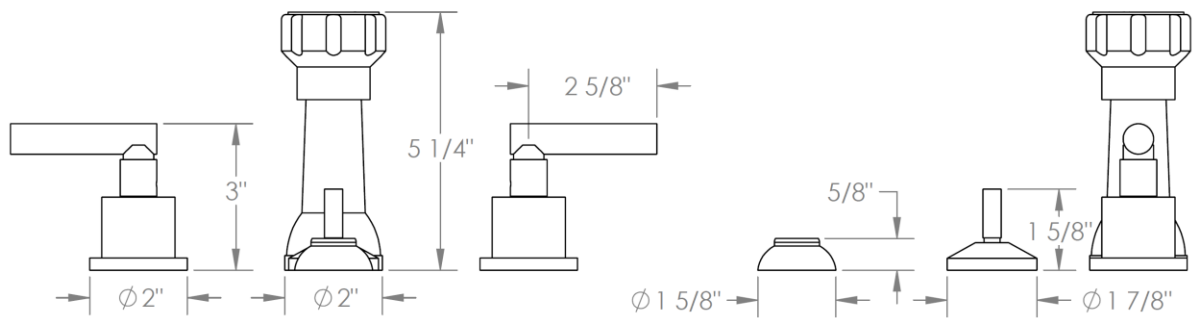

**27-4-CL14**

Deck Mounted 4-Hole Bidet  
Includes MPU7 pop-up drain

Meets the applicable requirements of ASME A112.18.1-2005/CSA B125.1-05, entitled "Plumbing Supply Fittings"

**WATERMARK DESIGNS 12/13/2018**