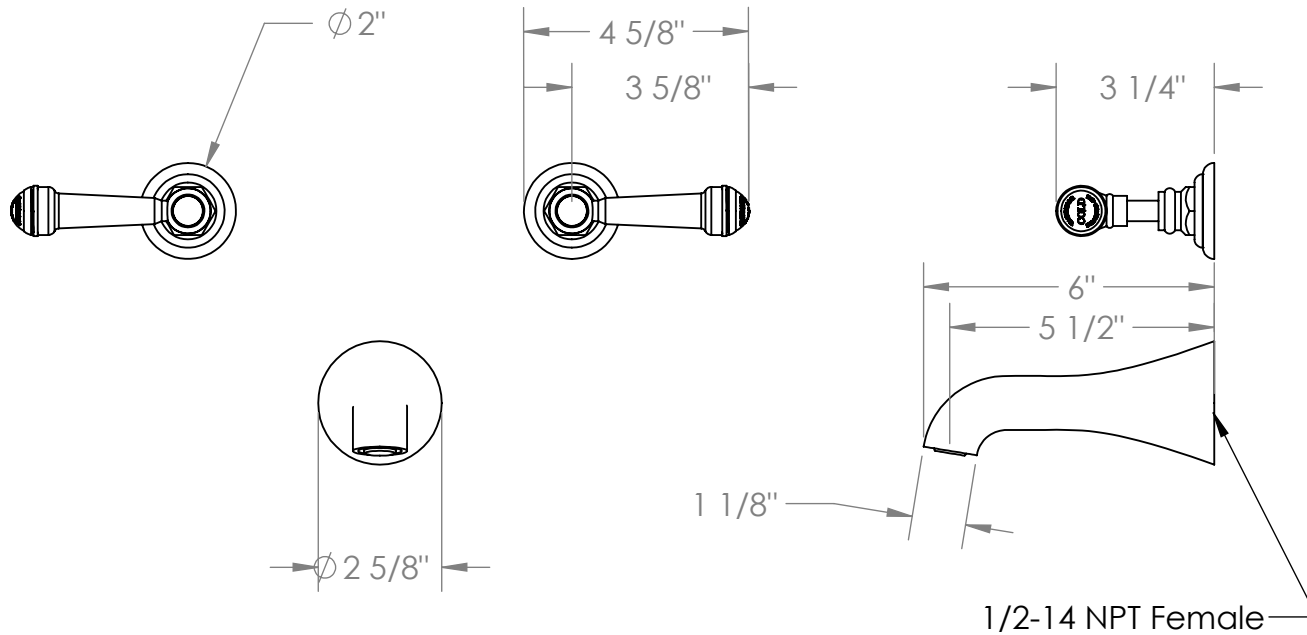

321-5-S2

Wall Mounted 3 Hole Bath Set

Meets the applicable requirements of ASME A112.18.1-2005/CSA B125.1-05, entitled "Plumbing Supply Fittings"