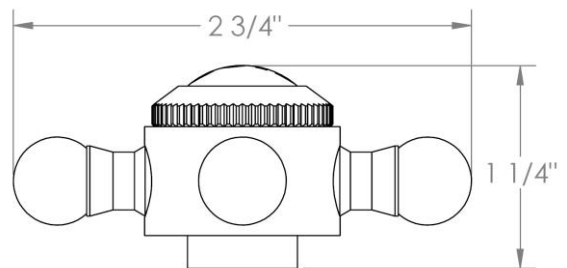

321-T15-__
Trim Kit Only for Miniature Thermostatic Valve
For use with SS-TH500 miniature concealed rough

HANDLE TRIM OPTIONS

S1 - PRESTON

S2 - WALTHAM

SWA - DARIEN

V - WALES

S1A – NOTTINGHAM