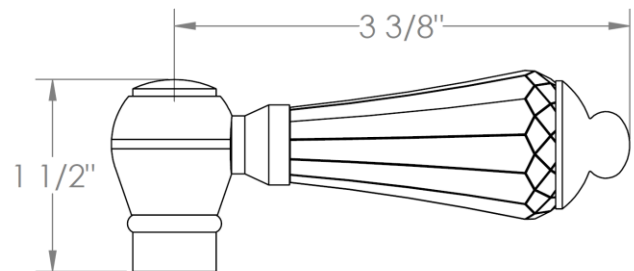

321-T15-__
Trim Kit Only for Miniature Thermostatic Valve
For use with SS-TH500 miniature concealed rough

HANDLE TRIM OPTIONS

S1 - PRESTON

S2 - WALTHAM

SWA - DARIEN

V - WALES

S1A – NOTTINGHAM