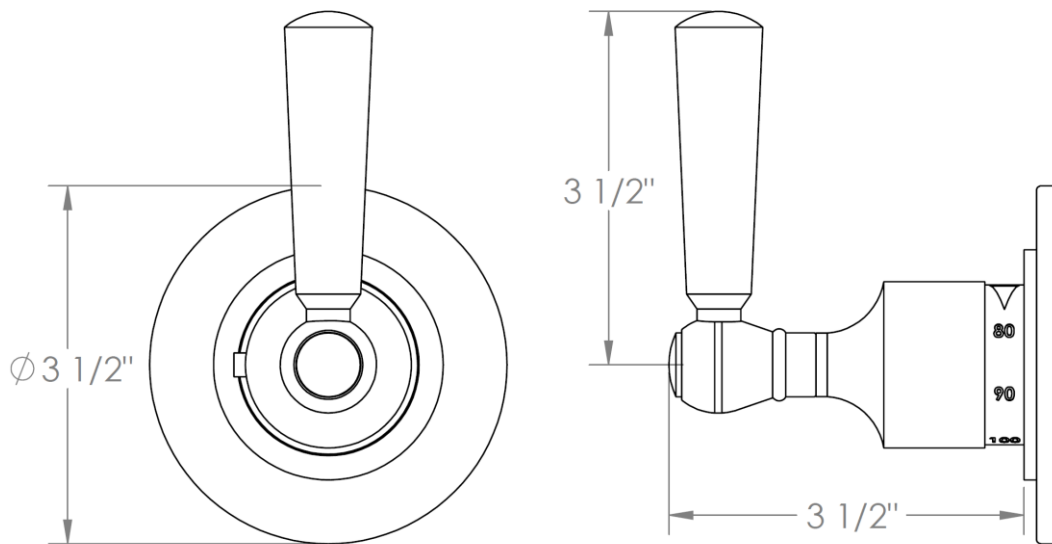

321-T15-__
Trim Kit Only for Miniature Thermostatic Valve
For use with SS-TH500 miniature concealed rough

HANDLE TRIM OPTIONS

S1 - PRESTON

S2 - WALTHAM

SWA - DARIEN

V - WALES

S1A – NOTTINGHAM