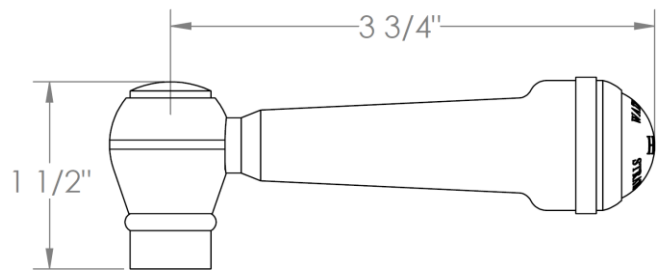

321-T15-__
Trim Kit Only for Miniature Thermostatic Valve
For use with SS-TH500 miniature concealed rough

HANDLE TRIM OPTIONS

S1 - PRESTON

S2 - WALTHAM

SWA - DARIEN

V - WALES

S1A – NOTTINGHAM