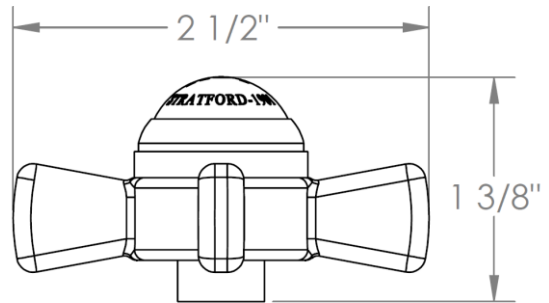

321-T15-__
Trim Kit Only for Miniature Thermostatic Valve
For use with SS-TH500 miniature concealed rough

HANDLE TRIM OPTIONS

S1 - PRESTON

S2 - WALTHAM

SWA - DARIEN

V - WALES

S1A – NOTTINGHAM