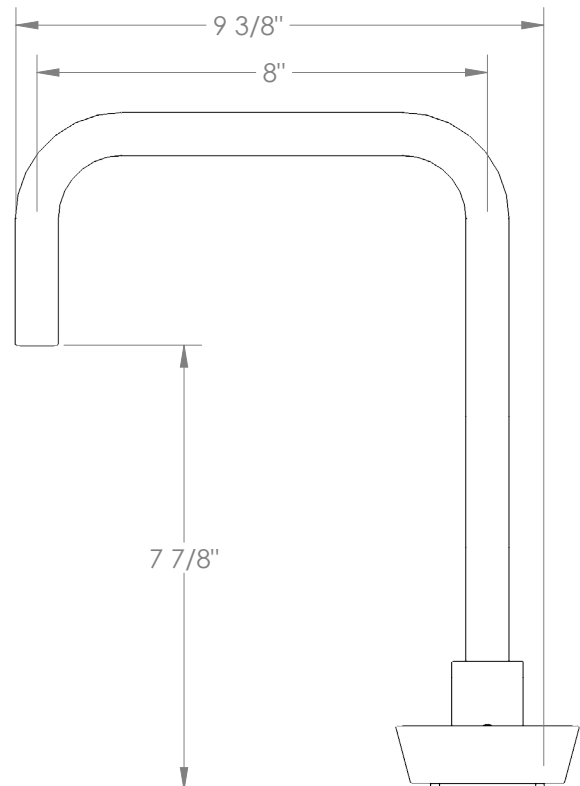

## Zen 36-7-BL1

Deck Mounted, Two Handle Faucet

- Fits Deck Up To 3" Thick
- Recommended Mounting Hole: 1-3/8"
- All Lead-Free Brass Construction
- Flow Rate: 1.75 GPM
- 1/4 Turn Ceramic Cartridge
- 360° Rotating Spout
- Professional Installation Required

Available in all finishes shown on the [Watermark Designs website](#)

Please refer to  
second page for  
handle dimensions

Meets the applicable requirements of ASME A112.18.1-2005/CSA B125.1-05, entitled "Plumbing Supply Fittings".