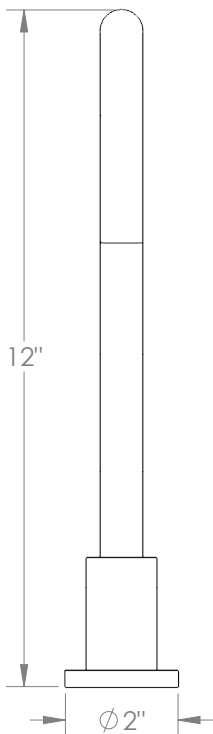

## Zen 36-7-BL1

Deck Mounted, Two Handle Faucet

- Fits Deck Up To 3" Thick
- Recommended Mounting Hole: 1-3/8"
- All Lead-Free Brass Construction
- Flow Rate: 1.75 GPM
- 1/4 Turn Ceramic Cartridge
- 360° Rotating Spout
- Professional Installation Required

Available in all finishes shown on the [Watermark Designs website](#)

Please refer to  
second page for  
handle dimensions

Meets the applicable requirements of ASME A112.18.1-2005/CSA B125.1-05, entitled "Plumbing Supply Fittings".