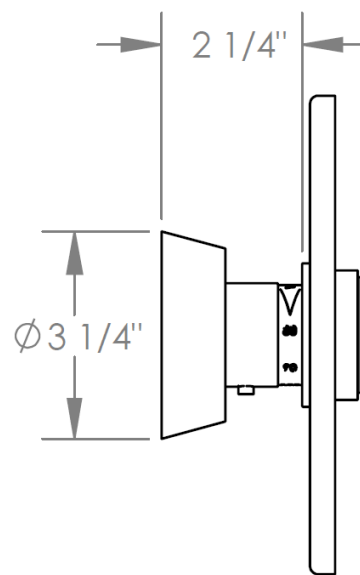

**36-T10-CM**

Trim Kit Only for Thermostatic Valve

For use with SS-TH1000 or SS-TH3000 concealed rough

**WATERMARK** DESIGNS 8/24/2018