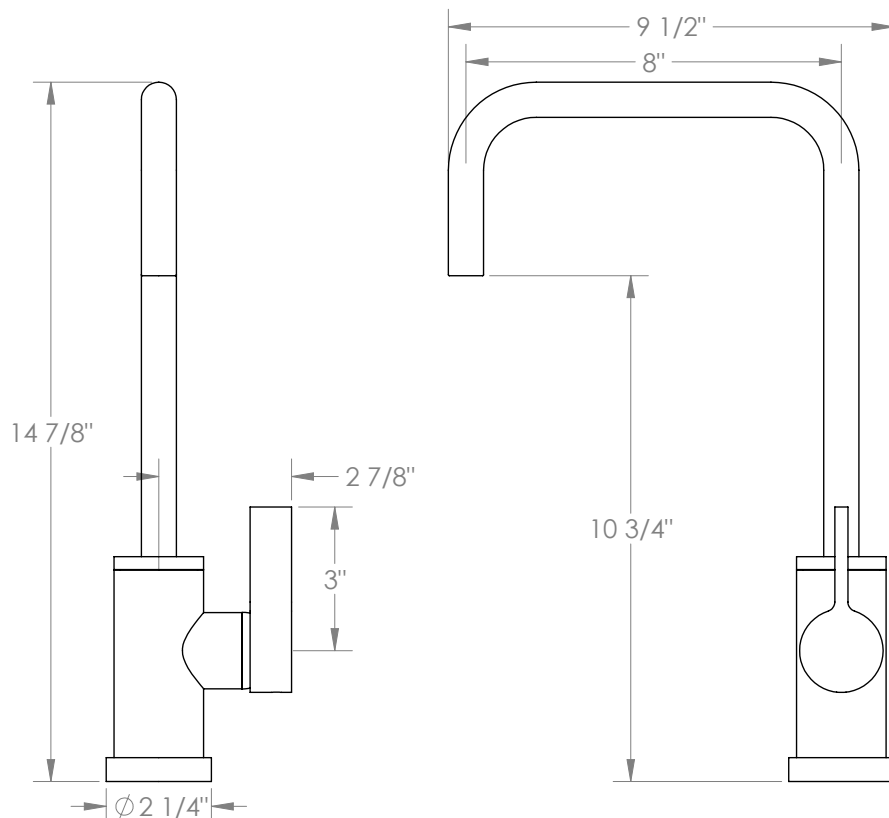

WATERMARK

BROOKLYN, NEW YORK

Blue
37-7.3-BL2

Deck Mounted, Monoblock Kitchen Faucet

- Fits Deck Up To 1-1/2" Thick
- Recommended Mounting Hole: 1-3/8"
- All Lead-Free Brass Construction
- Flow Rate: 1.75 GPM
- Ceramic Mixing Cartridge
- 360° Rotating Spout
- Professional Installation Required

Available in all finishes shown on the [Watermark Designs website](#)

Meets the applicable requirements of ASME A112.18.1-2005/CSA B125.1-05, entitled "Plumbing Supply Fittings".

Watermark Designs reserves the right to make revisions without notice to produce specifications. All product dimensions are nominal.