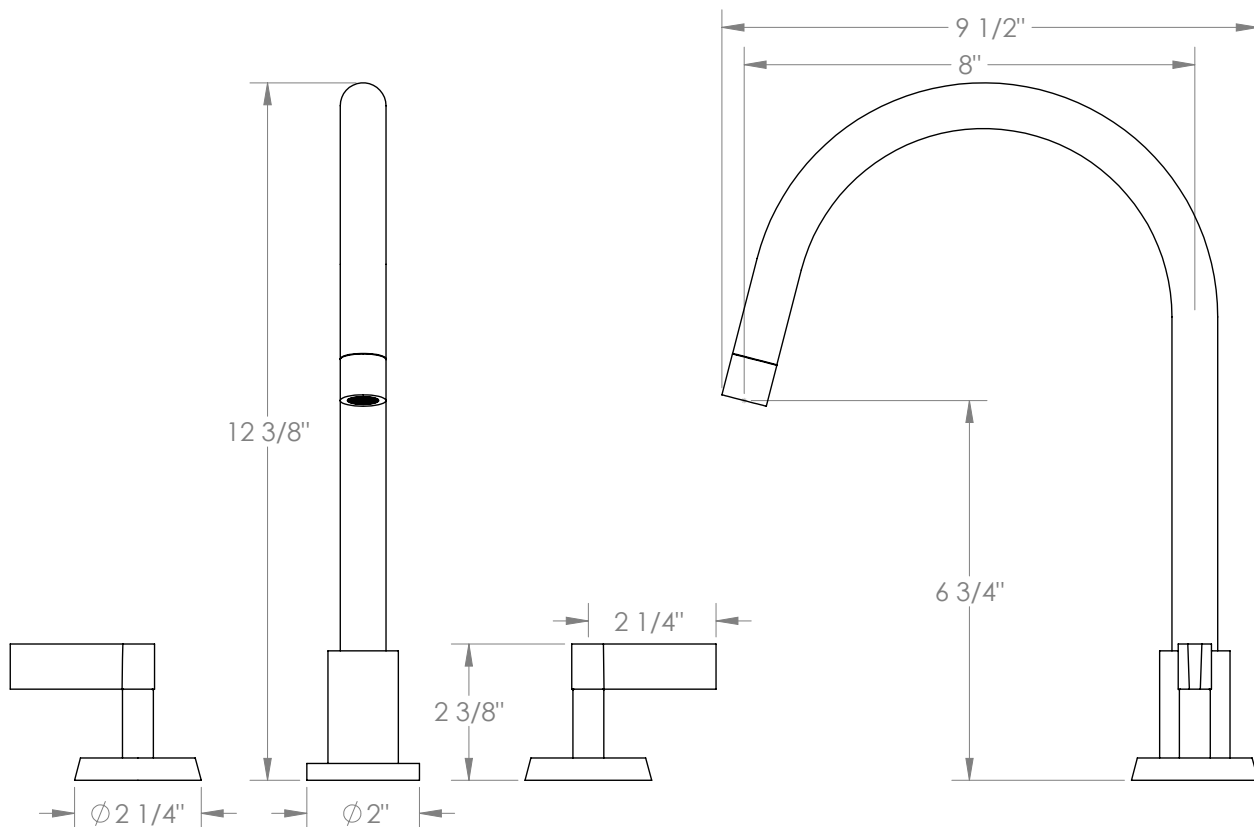

WATERMARK

BROOKLYN, NEW YORK

Blue
37-7G-BL2

Deck Mounted, Two Handle, Gooseneck Faucet

- Fits Deck Up To 3" Thick
- Recommended Mounting Hole: 1-3/8"
- All Lead-Free Brass Construction
- Flow Rate: 1.75 GPM
- 1/4 Turn Ceramic Cartridge
- 360° Rotating Spout
- Professional Installation Required

Available in all finishes shown on the [Watermark Designs website](#)

Meets the applicable requirements of ASME A112.18.1-2005/CSA B125.1-05, entitled "Plumbing Supply Fittings".

Watermark Designs reserves the right to make revisions without notice to produce specifications. All product dimensions are nominal.