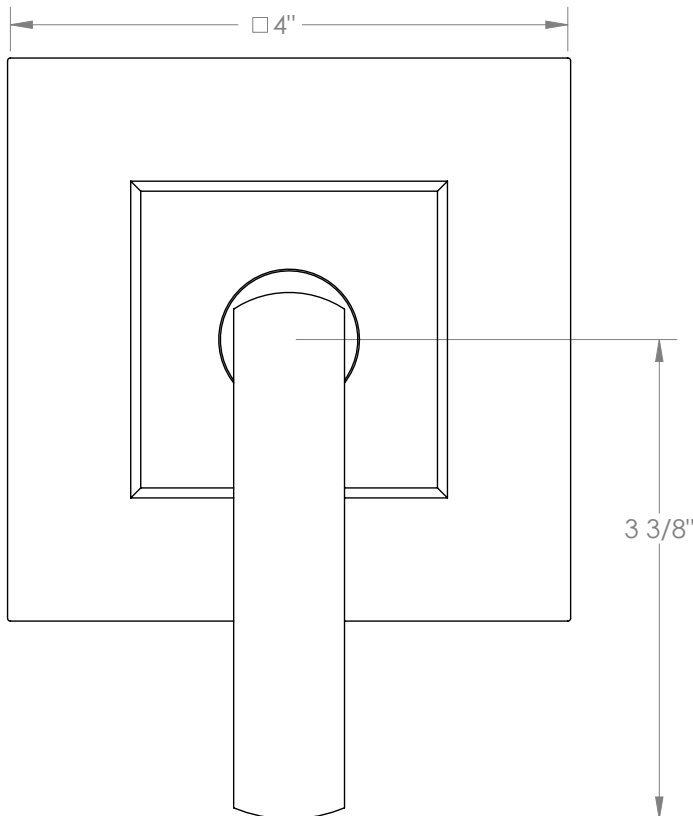

# WATERMARK

BROOKLYN, NEW YORK

*Brut*

**64-WTRTP-BR4**

Wall Mounted Trim with Faceplate

- For use with the: SS-TS200-C, SS-TS200-H, SS-TS150-C, SS-TS150-H, SS-WD2, SS-WD3, SS-VCWD2, or SS-VCWD3 concealed rough
- Professional Installation Required

Available in all finishes shown on the [Watermark Designs website](#)

Meets the applicable requirements of ASME A112.18.1-2005/CSA B125.1-05, entitled "Plumbing Supply Fittings".

Watermark Designs reserves the right to make revisions without notice to produce specifications. All product dimensions are nominal.