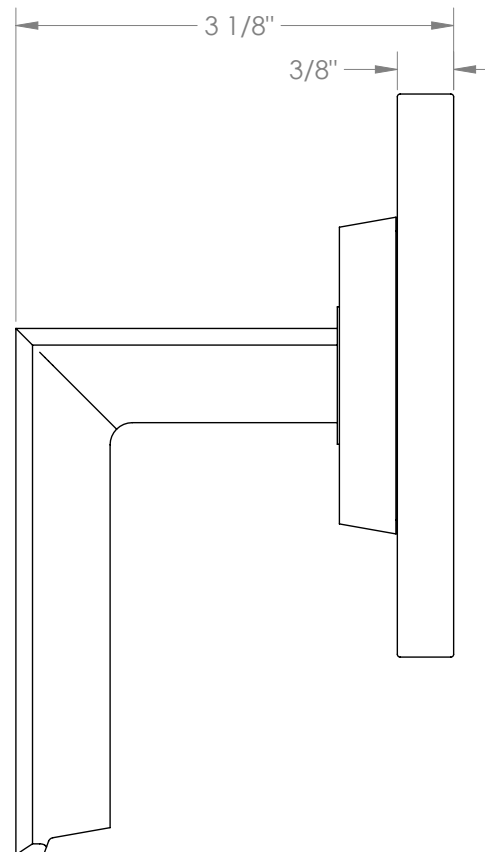

# WATERMARK

BROOKLYN, NEW YORK

*Brut*

**64-WTRTP-BR4**

Wall Mounted Trim with Faceplate

- For use with the: SS-TS200-C, SS-TS200-H, SS-TS150-C, SS-TS150-H, SS-WD2, SS-WD3, SS-VCWD2, or SS-VCWD3 concealed rough
- Professional Installation Required

Available in all finishes shown on the [Watermark Designs website](#)

Meets the applicable requirements of ASME A112.18.1-2005/CSA B125.1-05, entitled "Plumbing Supply Fittings".

Watermark Designs reserves the right to make revisions without notice to produce specifications. All product dimensions are nominal.