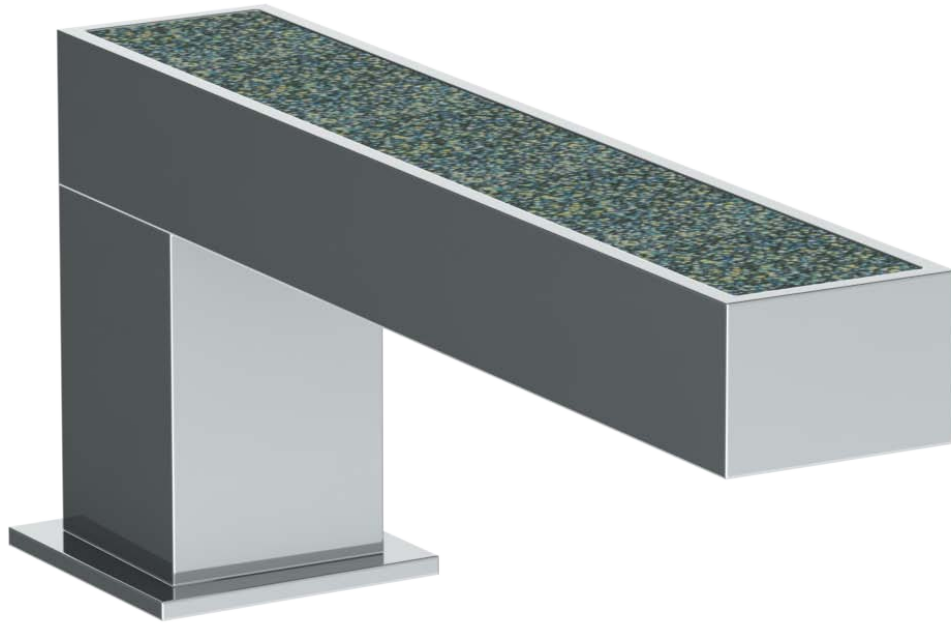

**97-DS**

**Deck Mounted Bath Spout**

**Note: Please specify crystal color**

Meets the applicable requirements of ASME A112.18.1-2005/CSA B125.1-05, entitled "Plumbing Supply Fittings"

**WATERMARK DESIGNS 2/28/2018**