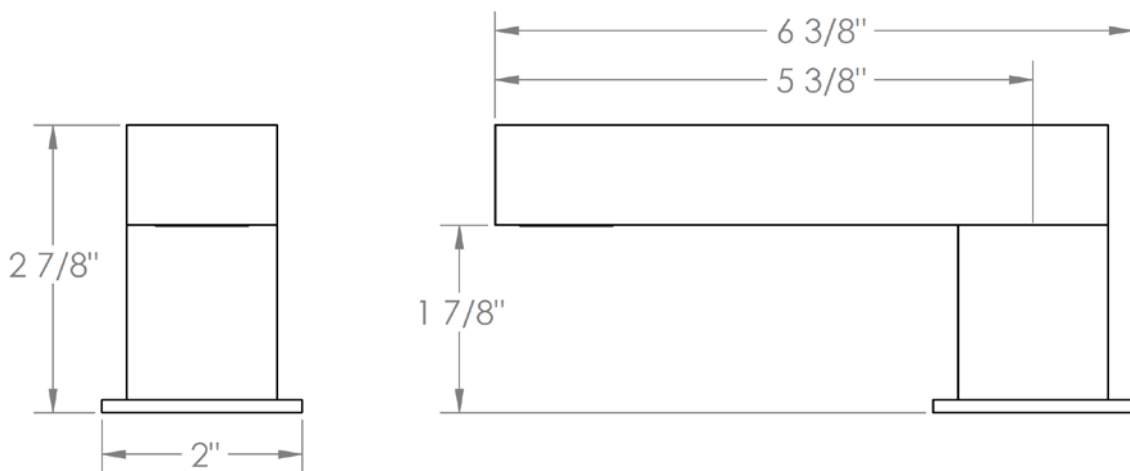

**97-DS**

**Deck Mounted Bath Spout**

**Note: Please specify crystal color**

Meets the applicable requirements of ASME A112.18.1-2005/CSA B125.1-05, entitled "Plumbing Supply Fittings"

**WATERMARK DESIGNS 2/28/2018**