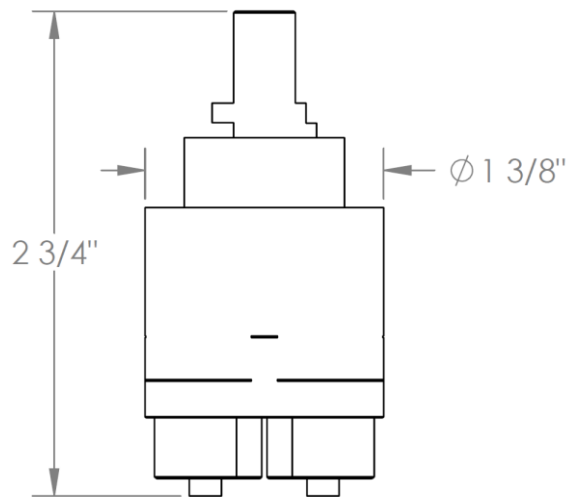

CRT23-1.15-L8

Lavatory Cartridge for Items:
23-1.15-L8 and 23-1.15X-L8

Meets the applicable requirements of ASME A112.18.1-2005/CSA B125.1-05, entitled "Plumbing Supply Fittings"

WATERMARK DESIGNS 2/21/2019