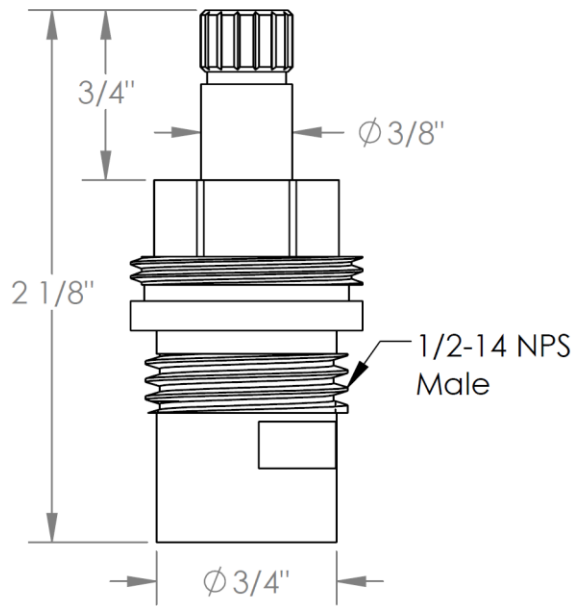

CRT501-C

Cartridge for 4" Lavatory Center-Set Stem - Cold
Quarter Turn Clockwise

Meets the applicable requirements of ASME A112.18.1-2005/CSA B125.1-05, entitled "Plumbing Supply Fittings"

WATERMARK DESIGNS 9/12/2018