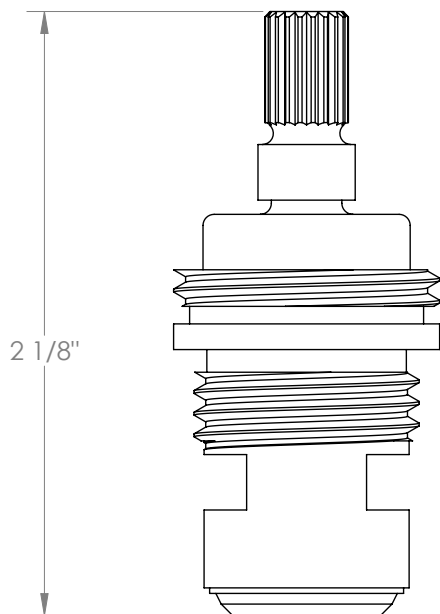

WATERMARK

BROOKLYN, NEW YORK

Cartridges CRT502-C

8" Widespread/ Centerspread/ Bidet Stem-Cold

- Professional Installation Required

Available in all finishes shown on the [Watermark Designs website](#)

Meets the applicable requirements of ASME A112.18.1-2005/CSA B125.1-05, entitled "Plumbing Supply Fittings".

Watermark Designs reserves the right to make revisions without notice to produce specifications. All product dimensions are nominal.

09/2023

350 Dewitt Ave. Brooklyn, NY 11207 USA | T: 1 718 257 2800 | F: 1 718 257 2144 | customerservice@watermark-designs.com