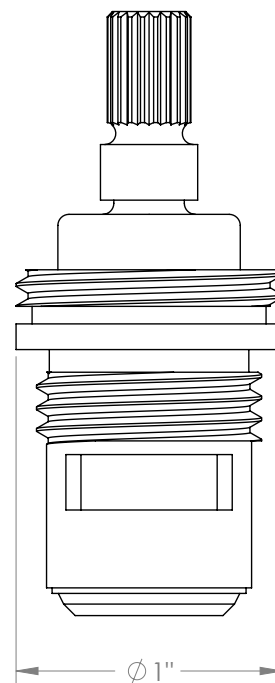

WATERMARK

BROOKLYN, NEW YORK

Cartridges CRT502-C

8" Widespread/ Centerspread/ Bidet Stem-Cold

- Professional Installation Required

Available in all finishes shown on the [Watermark Designs website](#)

Meets the applicable requirements of ASME A112.18.1-2005/CSA B125.1-05, entitled "Plumbing Supply Fittings".

Watermark Designs reserves the right to make revisions without notice to produce specifications. All product dimensions are nominal.

09/2023

350 Dewitt Ave. Brooklyn, NY 11207 USA | T: 1 718 257 2800 | F: 1 718 257 2144 | customerservice@watermark-designs.com