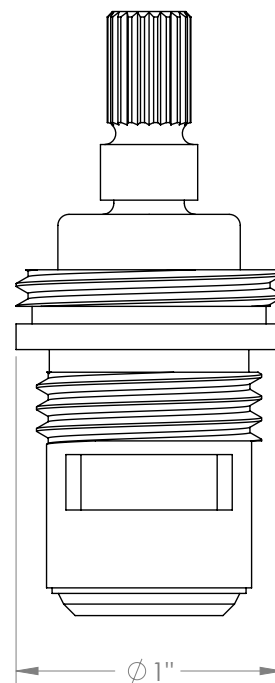

WATERMARK

BROOKLYN, NEW YORK

Cartridges CRT502-H

8" Widespread/ Centerspread/ Bidet Stem-Hot

- Professional Installation Required

Available in all finishes shown on the [Watermark Designs website](#)

Meets the applicable requirements of ASME A112.18.1-2005/CSA B125.1-05, entitled "Plumbing Supply Fittings".

Watermark Designs reserves the right to make revisions without notice to produce specifications. All product dimensions are nominal.

09/2023

350 Dewitt Ave. Brooklyn, NY 11207 USA | T: 1 718 257 2800 | F: 1 718 257 2144 | customerservice@watermark-designs.com