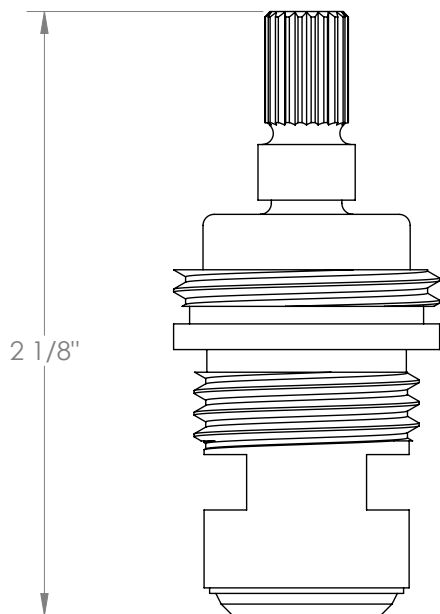

WATERMARK

BROOKLYN, NEW YORK

Cartridges CRT502-H

8" Widespread/ Centerspread/ Bidet Stem-Hot

- Professional Installation Required

Available in all finishes shown on the [Watermark Designs website](#)

Meets the applicable requirements of ASME A112.18.1-2005/CSA B125.1-05, entitled "Plumbing Supply Fittings".

Watermark Designs reserves the right to make revisions without notice to produce specifications. All product dimensions are nominal.

09/2023

350 Dewitt Ave. Brooklyn, NY 11207 USA | T: 1 718 257 2800 | F: 1 718 257 2144 | customerservice@watermark-designs.com