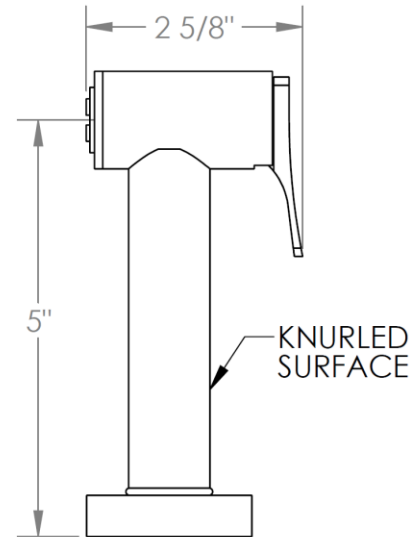

MSA8
Metal Kitchen Handspray
Urbane Collection

Meets the applicable requirements of ASME A112.18.1-2005/CSA B125.1-05, entitled "Plumbing Supply Fittings"

WATERMARK DESIGNS 9/6/2018

350 Dewitt Ave Brooklyn NY 11207 USA T 718 257 2800 F 718 257 2144 info@watermark-designs.com