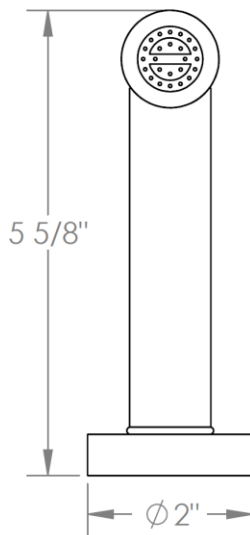

MSA8
Metal Kitchen Handspray
Urbane Collection

Meets the applicable requirements of ASME A112.18.1-2005/CSA B125.1-05, entitled "Plumbing Supply Fittings"

WATERMARK DESIGNS 9/6/2018

350 Dewitt Ave Brooklyn NY 11207 USA T 718 257 2800 F 718 257 2144 info@watermark-designs.com