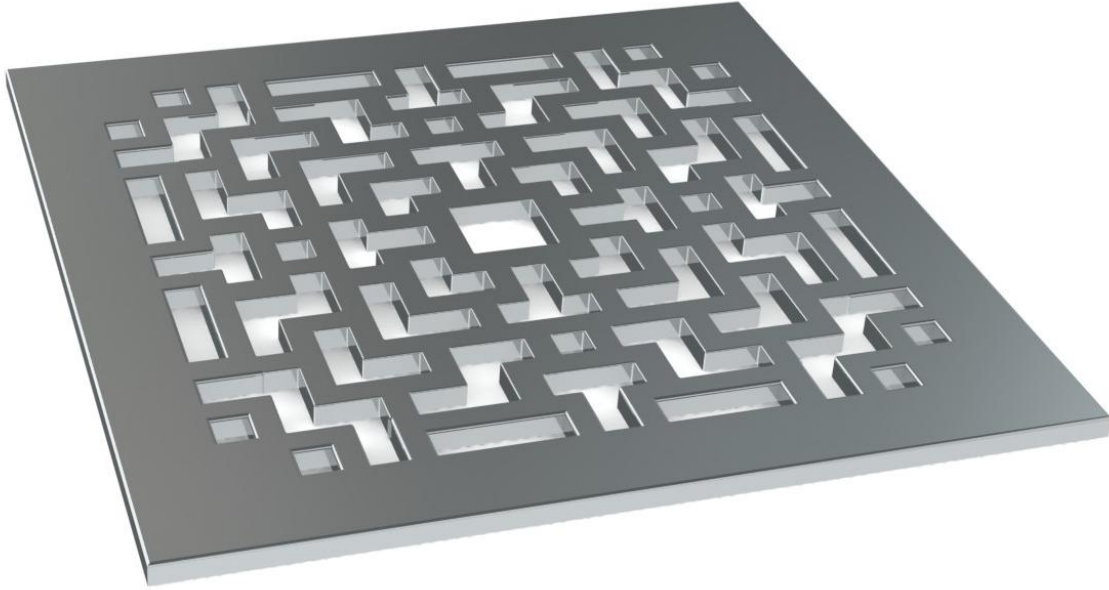

SD1

Designer Shower Drain - Strainer Only

WATERMARK DESIGNS 8/24/2015

350 Dewitt Ave Brooklyn NY 11207 USA T 718 257 2800 F 718 257 2144 info@watermark-designs.com