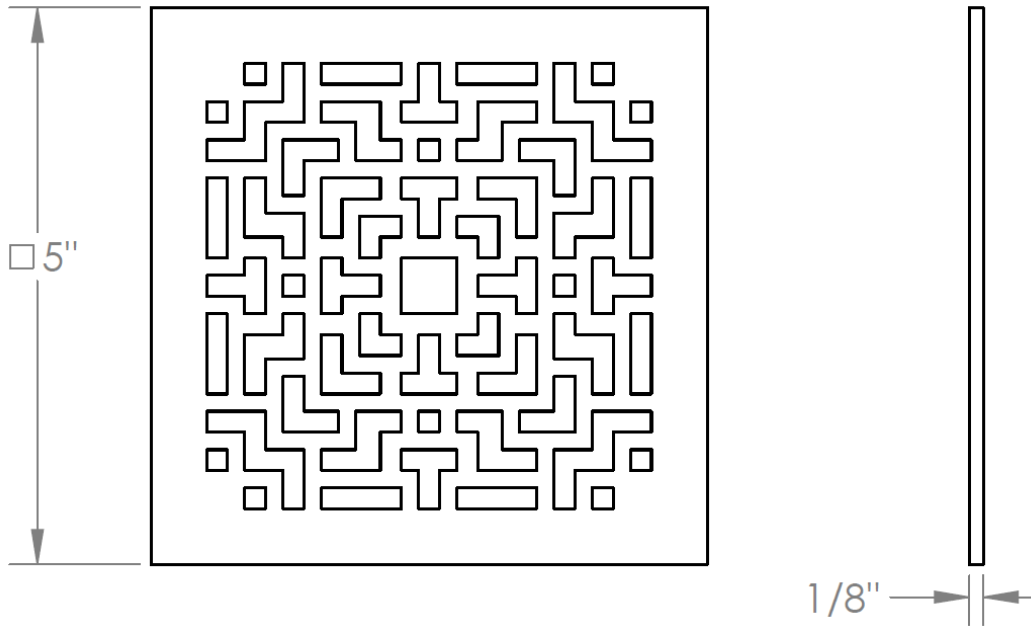

SD1

Designer Shower Drain - Strainer Only

WATERMARK DESIGNS 8/24/2015

350 Dewitt Ave Brooklyn NY 11207 USA T 718 257 2800 F 718 257 2144 info@watermark-designs.com