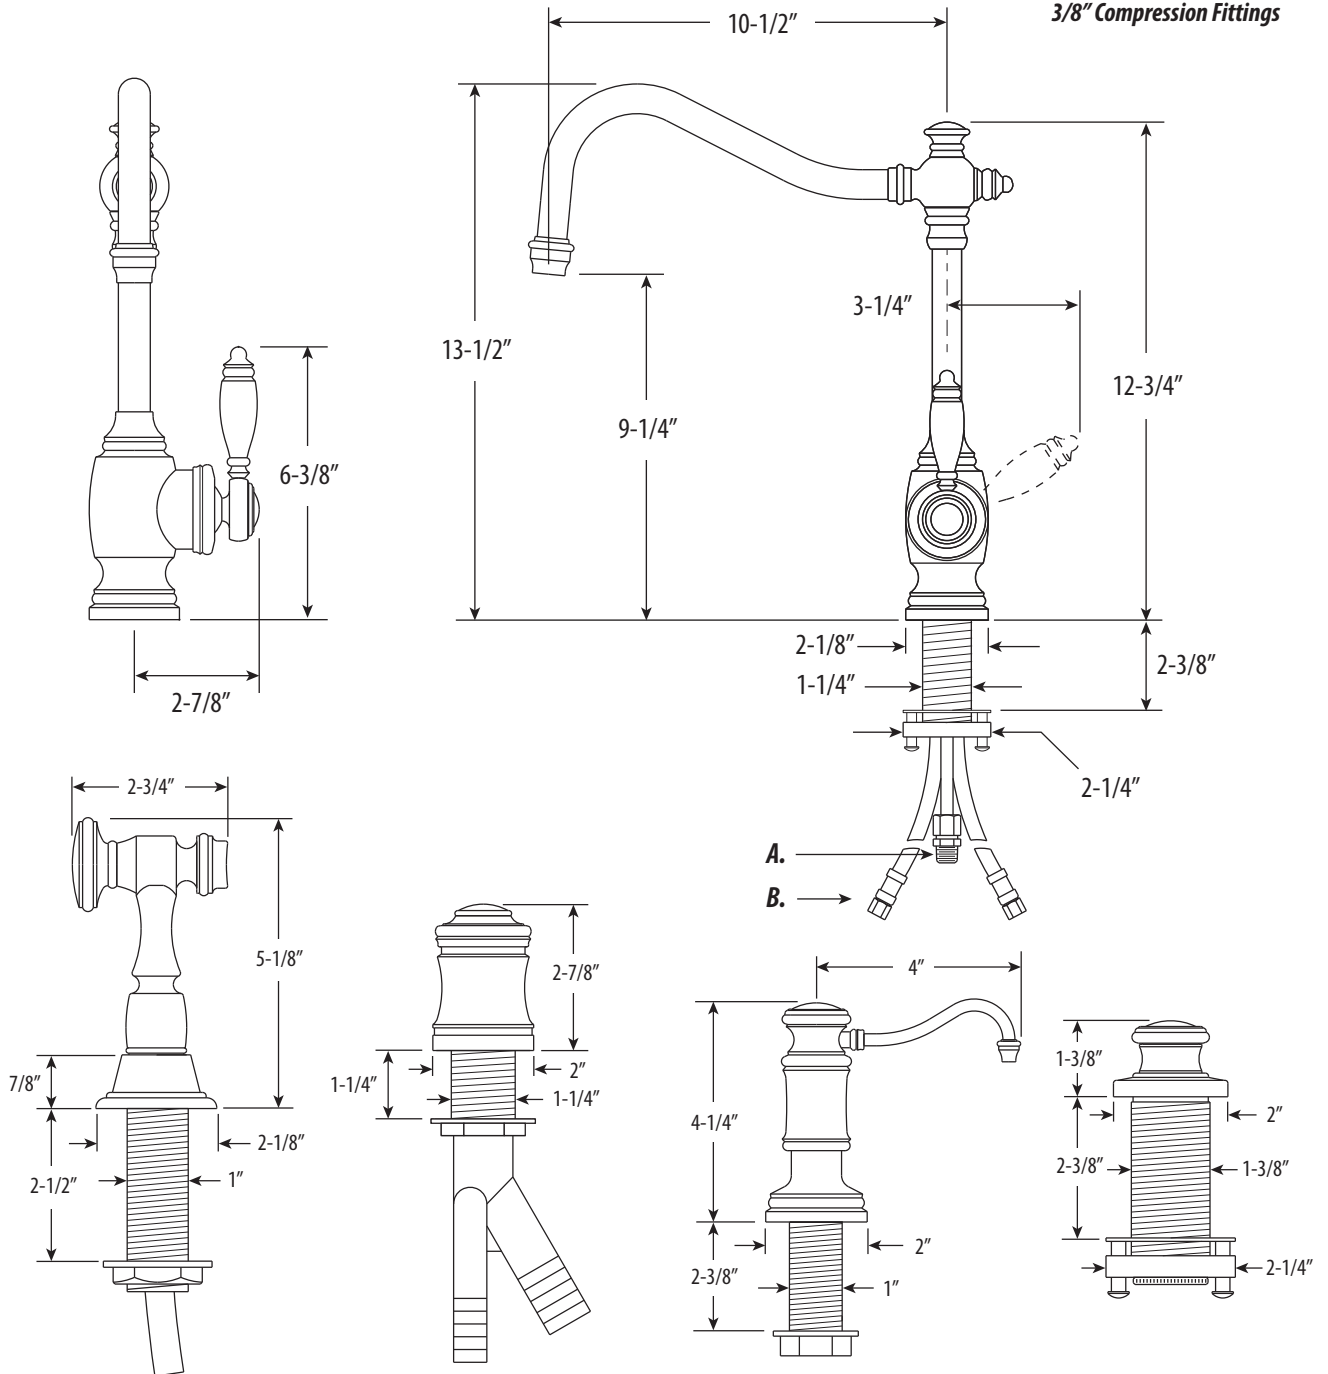

ANNAPOLIS KITCHEN FAUCET / 4PC. SUITE

4200-4

- MAX COUNTER THICKNESS 2-3/8"
- MINIMUM INSTALL HOLE SIZE 1-3/8"

- A. Side Spray Connection with 1/4" NPT Pipe Fitting
- B. Supply Hoses - 20" Long with 3/8" Compression Fittings

DIMENSIONS MAY VARY AND ARE SUBJECT TO CHANGE. NO RESPONSIBILITY IS ASSUMED FOR USE OF SUPERCEDED OR VOIDED DATA